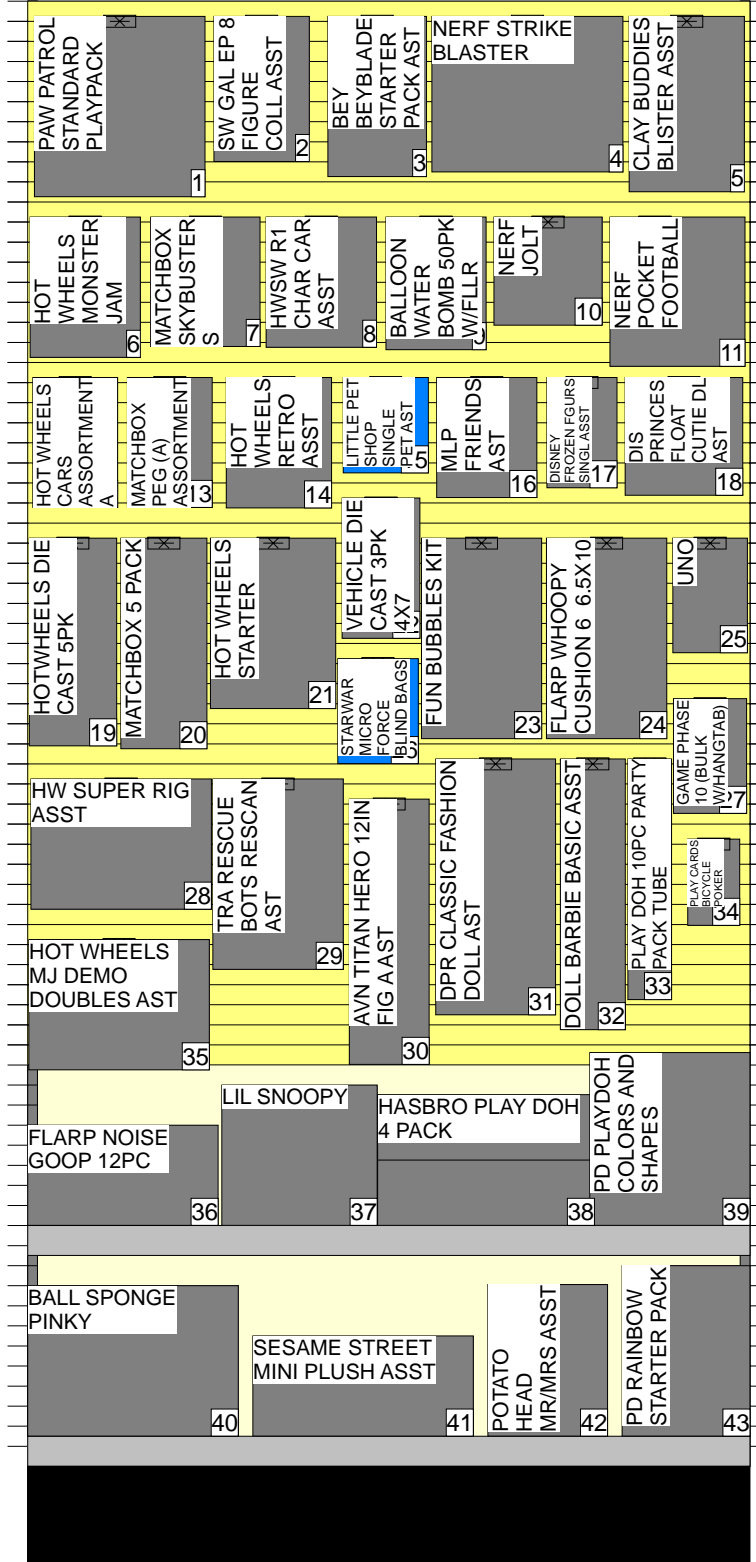

L&R Distributors, Inc.

3FT X 72IN TOYS BASIC W-2 SHELVES (SAFEWAY)

L&R Distributors, Inc.

3FT X 72IN TOYS BASIC W-2 SHELVES (SAFEWAY)

QUOTE# 625941

JULY 2017

SAFEWAY

PLANOGRAM MEASURED BY MRCHANDISABLE HEIGHT

Shelf		2		Height: 1.5 in	Width: 36 in	Depth: 12 in		
Loca...	ID	UPC	Name	Height	Width	Depth	Minimum	
36	113741	07565600041	FLARP NOISE GOOP 12PC	5.00 in	9.50 in	4.00 in	12	
37	172888	02708427927	LIL SNOOPY	7.00 in	7.75 in	4.75 in	3	
38	223572	63050939967	HASBRO PLAY DOH 4 PACK	3.26 in	10.81 in	2.72 in	3	
39	310509	63050941548	PD PLAYDOH COLORS AND SHAPES	8.62 in	7.99 in	2.76 in	3	
		COUNT 4						