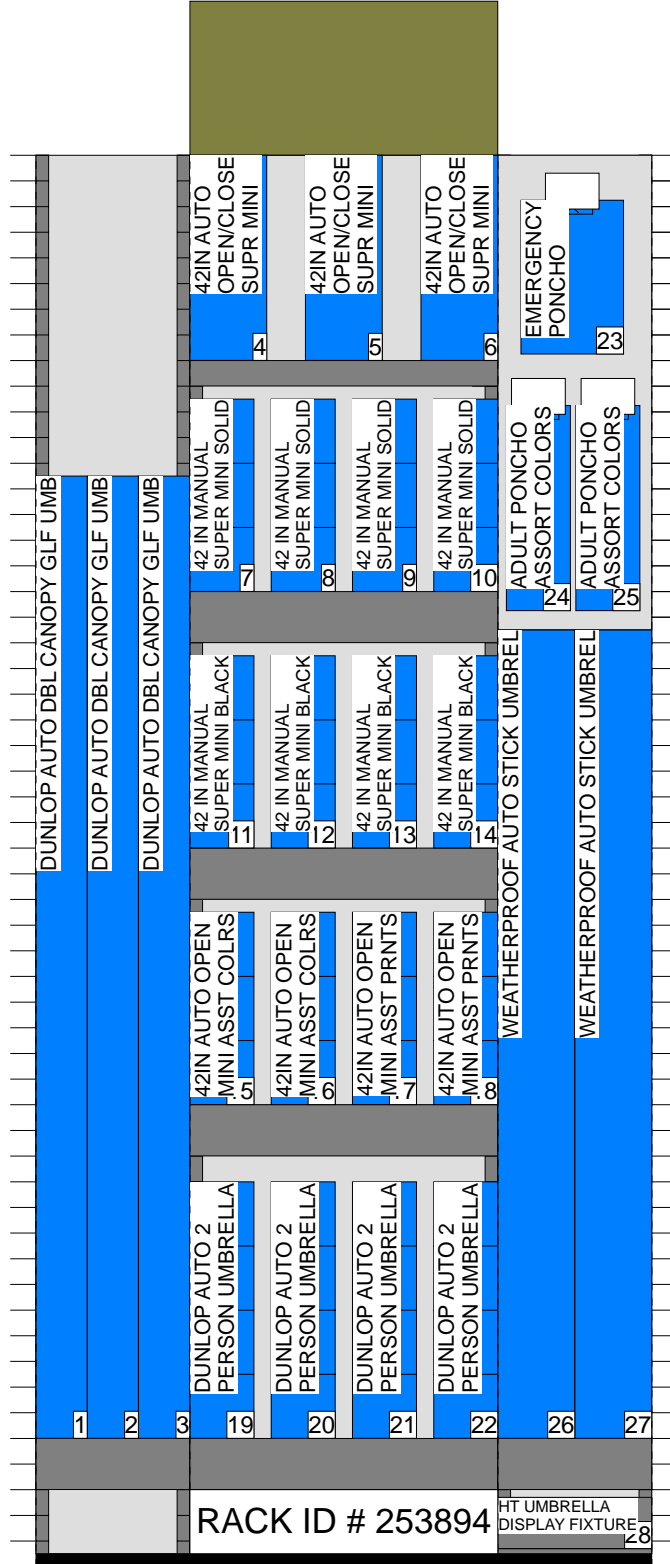

L&R Distributors, Inc.

UMBRELLA RACK (HARRIS TEETER)

QUOTE # 627990

AUGUST 2017

HARRIS TEETER

PLANOGRAM MEASURED BY MERCHANDISABLE HEIGHT

L&R Distributors, Inc.

UMBRELLA RACK (HARRIS TEETER)

Positions (on fixtures, within planograms)

UMBRELLA RACK (HARRIS TEETER)

AUGUST 2017

Shelf 1		Height: 2.0 in		Width: 6 in		Depth: 12 in	
Loca...	ID	UPC	Name	Height	Width	Depth	Minimum
1	C7800DL.PNG	08281535678	DUNLOP AUTO DBL CANOPY GLF UMB	37.50 in	2.00 in	2.00 in	6
2	C7800DL.PNG	08281535678	DUNLOP AUTO DBL CANOPY GLF UMB	37.50 in	2.00 in	2.00 in	6
3	C7800DL.PNG	08281535678	DUNLOP AUTO DBL CANOPY GLF UMB	37.50 in	2.00 in	2.00 in	6
COUNT 3							

Shelf 2		Height: 1.0 in		Width: 12 in		Depth: 12 in	
Loca...	ID	UPC	Name	Height	Width	Depth	Minimum
4	CWP880.PNG	08281597880	42IN AUTO OPEN/CLOSE SUPR MINI	8.00 in	3.00 in	3.00 in	6
5	CWP880.PNG	08281597880	42IN AUTO OPEN/CLOSE SUPR MINI	8.00 in	3.00 in	3.00 in	6
6	CWP880.PNG	08281597880	42IN AUTO OPEN/CLOSE SUPR MINI	8.00 in	3.00 in	3.00 in	6
COUNT 3							

Shelf 3		Height: 2.0 in		Width: 12 in		Depth: 12 in	
Loca...	ID	UPC	Name	Height	Width	Depth	Minimum
7	CWP810.PNG	08281597810	42 IN MANUAL SUPER MINI SOLID	9.50 in	2.50 in	2.50 in	6
8	CWP810.PNG	08281597810	42 IN MANUAL SUPER MINI SOLID	9.50 in	2.50 in	2.50 in	6
9	CWP810.PNG	08281597810	42 IN MANUAL SUPER MINI SOLID	9.50 in	2.50 in	2.50 in	6
10	CWP810.PNG	08281597810	42 IN MANUAL SUPER MINI SOLID	9.50 in	2.50 in	2.50 in	6
COUNT 4							