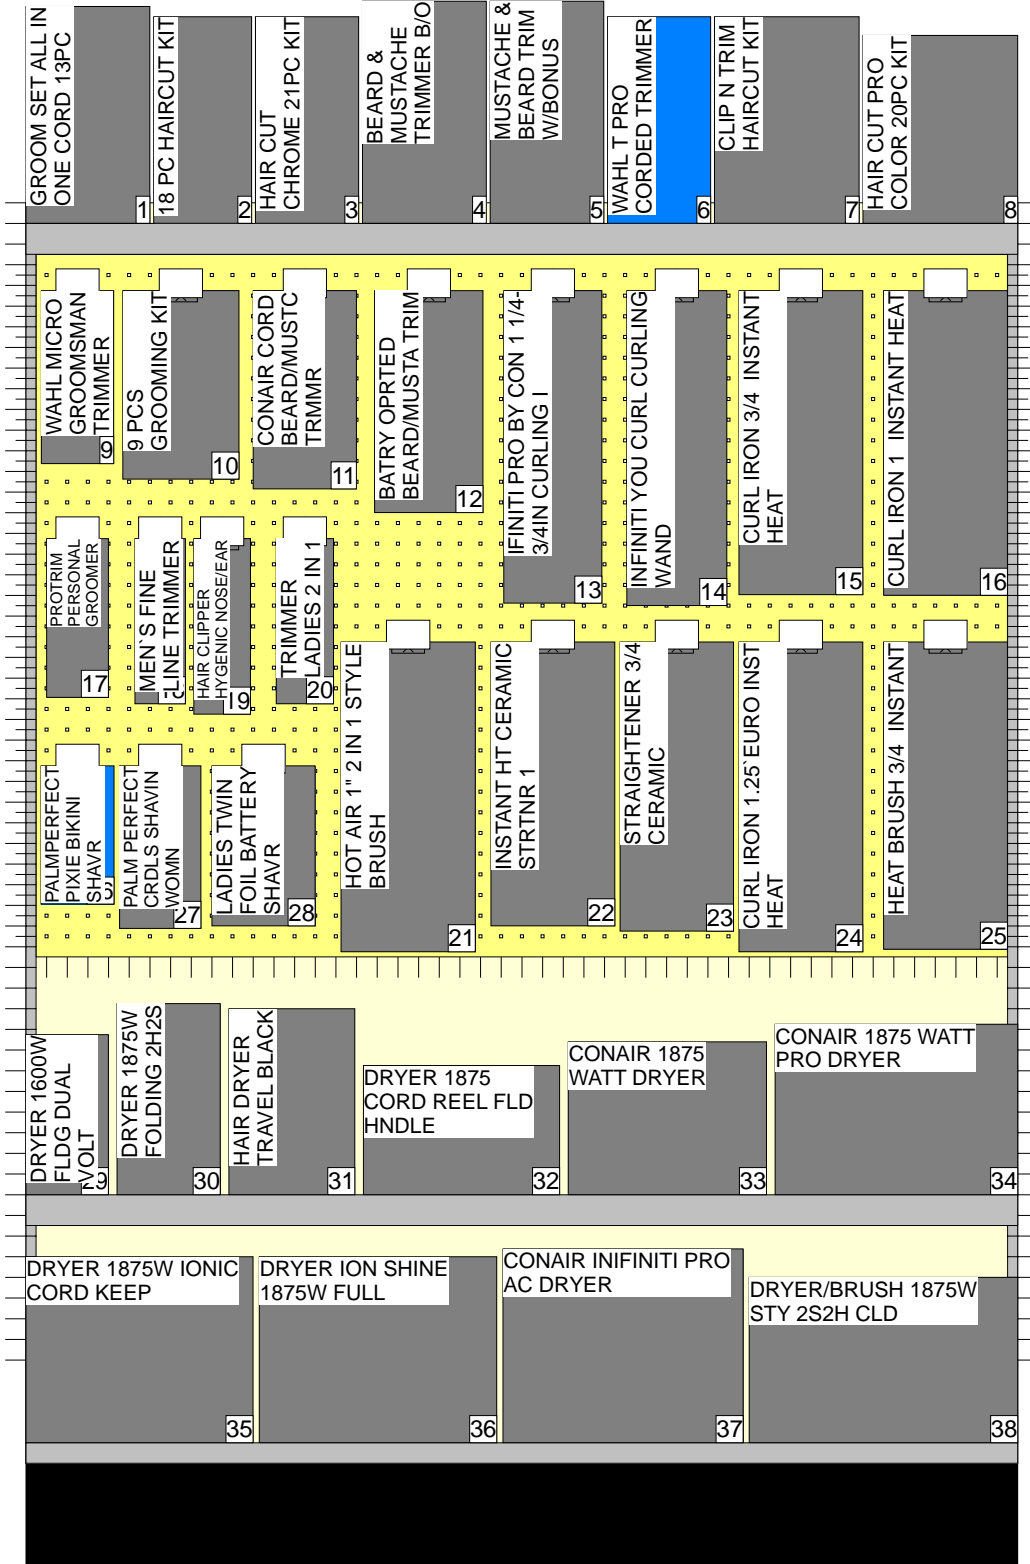

L&R Distributors, Inc.

4FT X 60IN PERSONAL APPLIANCE (HARRIS TEETER)

L&R Distributors, Inc.

4FT X 60IN PERSONAL APPLIANCE (HARRIS TEETER)

QUOTE # 701930

REVISED JULY 2018

HARRIS TEETER

PLANOGRAM MEASURED BY MERCHANDISABLE HEIGHT

Positions (on fixtures, within planograms)

4FT X 60IN PERSONAL APPLIANCE (... REVISED JULY 2018

Shelf 1		Height: 1.5 in		Width: 48 in		Depth: 12 in37"	
Loca...	ID	UPC	Name	Height	Width	Depth	Minimum
1	203918	07410820702	GROOM SET ALL IN ONE CORD 13PC	10.50 in	6.00 in	3.50 in	3
2	223517	07410820524	18 PC HAIRCUT KIT	10.00 in	4.75 in	2.75 in	2
3	190316	07410815303	HAIR CUT CHROME 21PC KIT	10.00 in	5.00 in	3.00 in	3
4	161497	04391799067	BEARD & MUSTACHE TRIMMER B/O	10.75 in	6.00 in	3.50 in	3
5	205842	04391755374	MUSTACHE & BEARD TRIM W/BONUS	10.75 in	5.50 in	2.75 in	2
6	292027	04391793075	WAHL T PRO CORDED TRIMMER	10.00 in	5.00 in	2.75 in	3
7	239562	04391779903	CLIP N TRIM HAIRCUT KIT	10.00 in	7.00 in	3.00 in	2
8	194368	04391779309	HAIR CUT PRO COLOR 20PC KIT	9.10 in	7.50 in	3.00 in	3
		COUNT 8					

Shelf 3		Height: 1.5 in		Width: 48 in		Depth: 12 in37"	
Loca...	ID	UPC	Name	Height	Width	Depth	Minimum
29	188299	07410818285	DRYER 1600W FLDG DUAL VOLT	7.75 in	4.00 in	3.00 in	3
30	163806	07410800746	DRYER 1875W FOLDING 2H2S	9.25 in	5.00 in	3.25 in	3
31	319562	76131825224	HAIR DRYER TRAVEL BLACK	9.00 in	6.10 in	3.80 in	4
32	244806	07410826892	DRYER 1875 CORD REEL FLD HNDLE	6.25 in	9.50 in	4.00 in	3
33	223077	07410819661	CONAIR 1875 WATT DRYER	7.40 in	9.60 in	3.27 in	2
34	303539	07410833068	CONAIR 1875 WATT PRO DRYER	8.25 in	11.75 in	3.88 in	3
		COUNT 6					