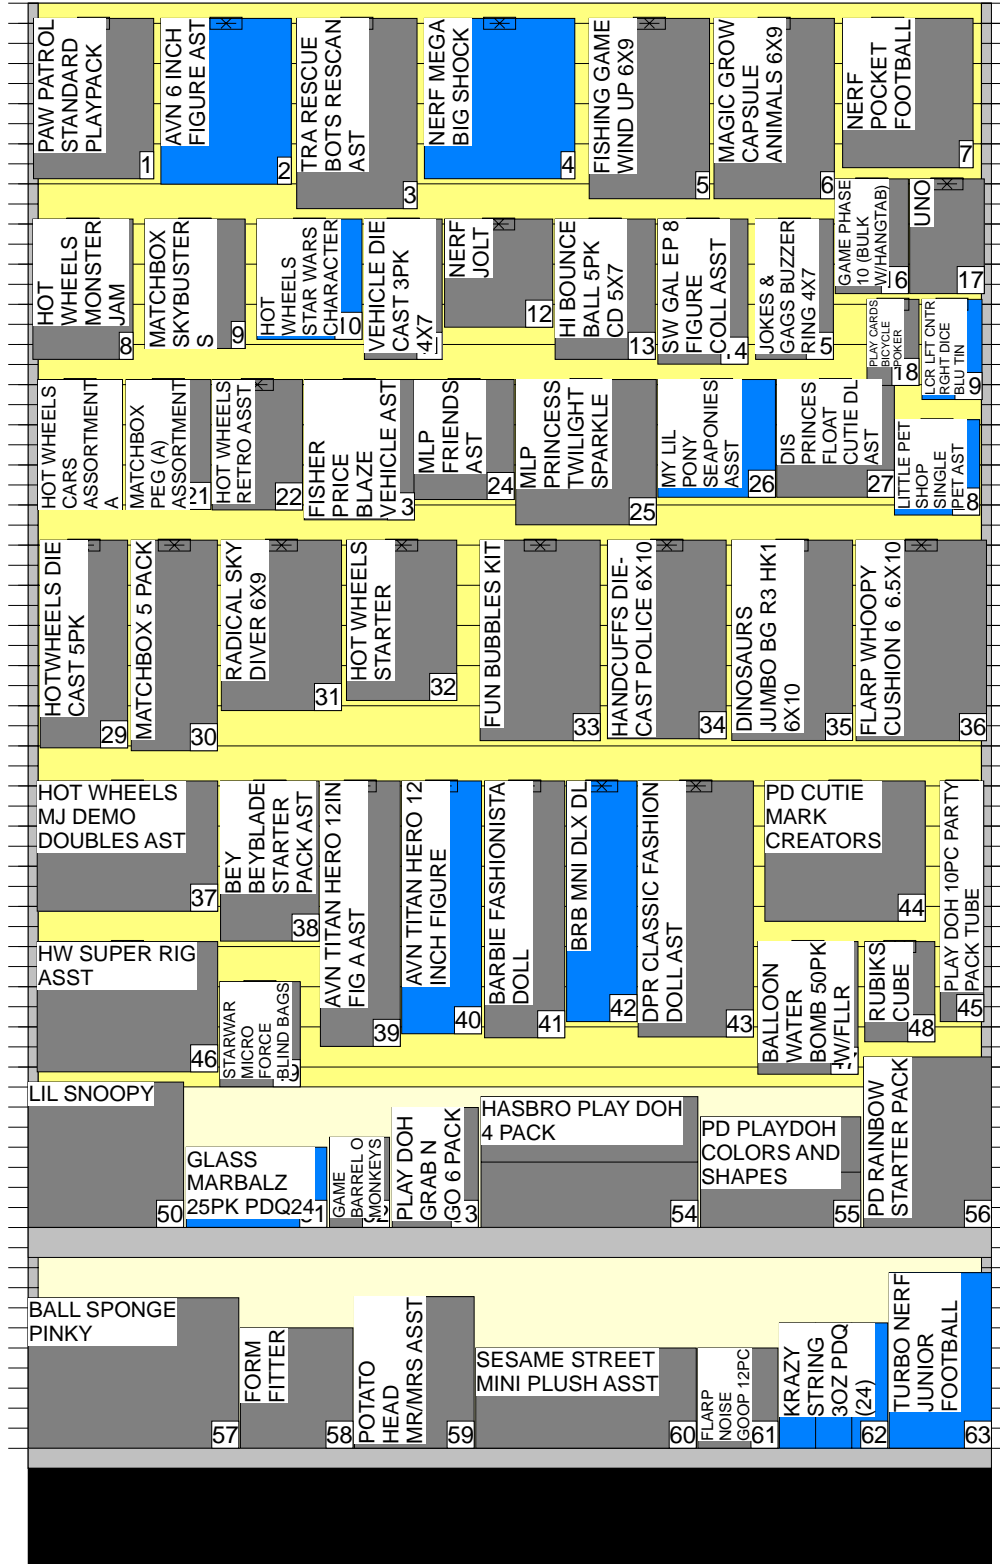

Positions (on fixtures, within planograms)

4FT X 72IN BASIC TOYS W-2 SHELV...

MAY 2018